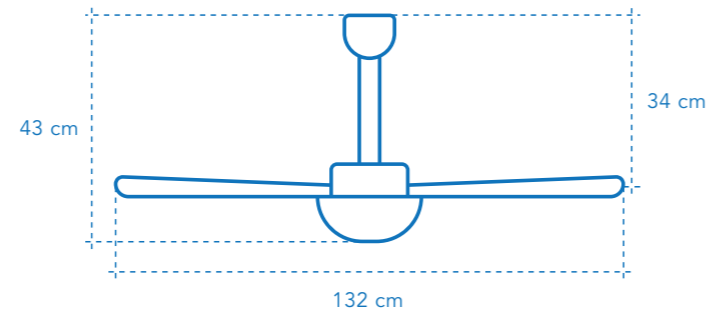

# EML-CEF5255WOSLUNA | Ceiling

55  
w

49  
db

DC motor  
Quieter  
LED light  
Natural wood

Power: 55W  
Speeds: 3  
Blades: 3 (natural wood)  
Size: 132cm  
Height: 43cm  
Ceilig-blades height: 34cm  
Remote control: Yes  
Timer: 15 hours  
Air flow rate m<sup>3</sup>/min: 197.3  
Lamp: LED 18W  
Motor type: Brushless DC  
Motor power: 32W  
Finish/material: metallic  
Power supply: 220-240V

Packaging: 725x290x315mm  
EAN code: 8435483830554