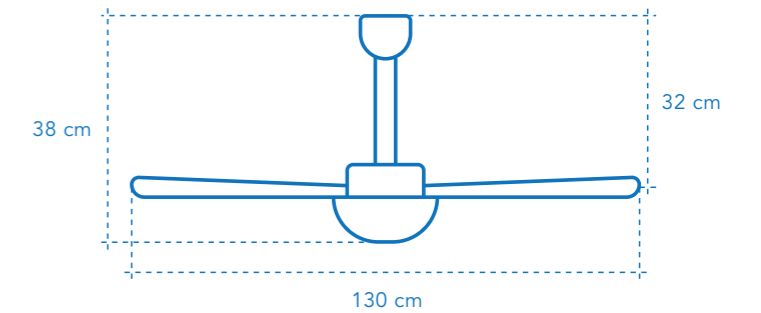

# EML-CEF5255WFSSLUNA | Ceiling

65  
w

47  
db

DC motor  
Quieter  
LED light

Power: 65W  
Speeds: 3  
Blades: 5  
Size: 130cm  
Height: 38cm  
Ceilig-blades height: 32cm  
Remote control: Yes  
Timer: 15 hours  
Air flow rate m<sup>3</sup>/min: 197.3  
Lamp: LED 24W  
Motor type: Brushless DC  
Motor power: 37W  
Finish/material: metallic  
Power supply: 220-240V