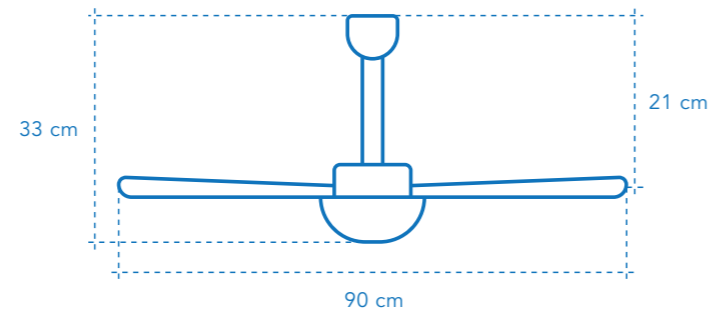

# EML-CEF3655WSSLUNA | Ceiling

55  
w

XX  
db

DC motor  
Quieter  
LED light

Power: 55W  
Speeds: 6  
Blades: 3 (madera composite)  
Size: 90cm  
Height: 33cm  
Ceilig-blades height: 21cm  
Remote control: Yes  
Timer: 4 hours  
Air flow rate m<sup>3</sup>/min: XXX  
Lamp: LED 18W  
Motor type: DC  
Motor power: 35W  
Finish/material: blanco  
Power supply: 220-240V

# EML-TAF1235GNWIND | Table

35  
w

58  
db

Metallic finish  
Aluminium blades

Power: 35W  
Speeds: 3  
Blades: 4 (aluminium)  
Size (diameter): 30cm  
Height: 40cm  
Air flow rate m<sup>3</sup>/min: 39.25  
Oscillation: Yes  
Tilting head: Yes  
Motor type: AC  
Motor power: 35W  
Finish/material: metal  
Power supply: 220V-240V, 50Hz