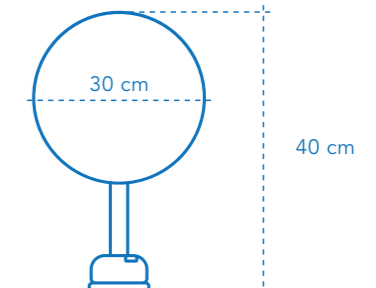

# EML-CEF3655WSSLUNA | Ceiling

55  
w

XX  
db

DC motor  
Quieter  
LED light

Power: 55W  
Speeds: 6  
Blades: 3 (madera composite)  
Size: 90cm  
Height: 33cm  
Ceilig-blades height: 21cm  
Remote control: Yes  
Timer: 4 hours  
Air flow rate m<sup>3</sup>/min: XXX  
Lamp: LED 18W  
Motor type: DC  
Motor power: 35W  
Finish/material: blanco  
Power supply: 220-240V

# EML-TAF1235GNWIND | Table

35  
w

58  
db

Metallic finish  
Aluminium blades

Power: 35W  
Speeds: 3  
Blades: 4 (aluminium)  
Size (diameter): 30cm  
Height: 40cm  
Air flow rate m<sup>3</sup>/min: 39.25  
Oscillation: Yes  
Tilting head: Yes  
Motor type: AC  
Motor power: 35W  
Finish/material: metal  
Power supply: 220V-240V, 50Hz