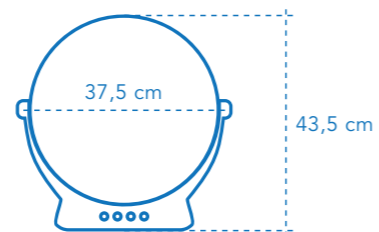

# EML-TAF1235GNWIND | Table

35  
w

58  
db

Metallic finish  
Aluminium blades

Power: 35W  
Speeds: 3  
Blades: 4 (aluminium)  
Size (diameter): 30cm  
Height: 40cm  
Air flow rate m<sup>3</sup>/min: 39.25  
Oscillation: Yes  
Tilting head: Yes  
Motor type: AC  
Motor power: 35W  
Finish/material: metal  
Power supply: 220V-240V, 50Hz

# EML-BOF1240WNWIND | Box

50  
w

61  
db

Timer  
Rotating diffuser

Power: 50W  
Speeds: 3  
Blades: 5  
Size: 37,5cm  
Height: 43,5cm  
Timer: 2 hours  
Air flow rate m<sup>3</sup>/min: 37.51  
Rotating diffuser: Yes  
Motor type: Motor de cobre  
Motor power: 39W  
Motor technology: AC  
Finish/material: plástico  
Power supply: 220-240V