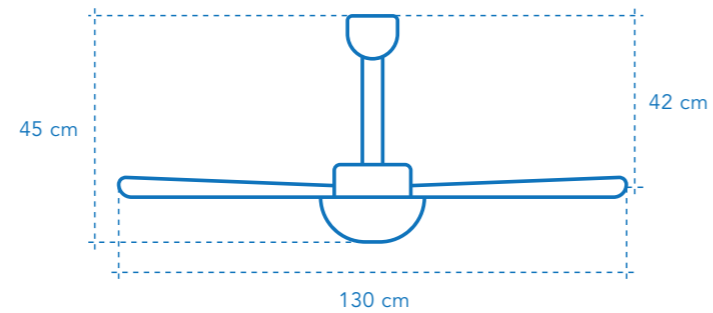

# EML-CEF5255WSSLUNA | Ceiling

55  
w

47  
db

DC motor  
Quieter  
LED light

Power: 55W  
Speeds: 3  
Blades: 3  
Size: 130cm  
Height: 38cm  
Ceilig-blades height: 30cm  
Remote control: Yes  
Timer: 15 hours  
Air flow rate m<sup>3</sup>/min: 197.3  
Lamp: LED 18W  
Motor type: Brushless DC  
Motor power: 37W  
Finish/material: metallic  
Power supply: 220-240V