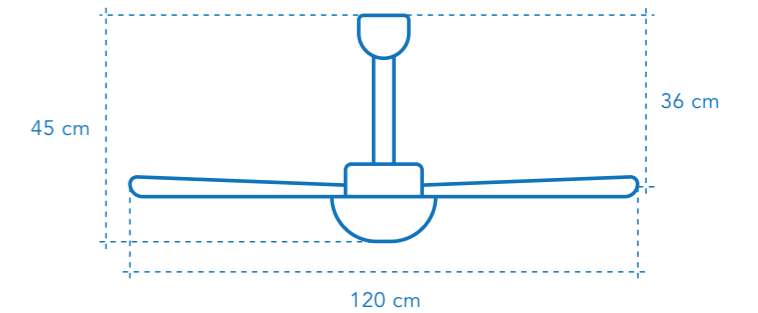

# EML-CEF5255WOSLUNA | Ceiling

55  
w

49  
db

DC motor  
Quieter  
LED light  
Natural wood

Power: 55W  
Speeds: 3  
Blades: 3 (natural wood)  
Size: 132cm  
Height: 43cm  
Ceilig-blades height: 34cm  
Remote control: Yes  
Timer: 15 hours  
Air flow rate m<sup>3</sup>/min: 197.3  
Lamp: LED 18W  
Motor type: Brushless DC  
Motor power: 32W  
Finish/material: metallic  
Power supply: 220-240V

# EML-CE4850BRSLUNA | Ceiling

50  
w

49  
db

DC motor  
Quieter  
LED light

Power: 50W  
Speeds: 3  
Blades: 3  
Size: 120cm  
Height: 45cm  
Ceilig-blades height: 36cm  
Remote control: Yes  
Timer: 15 hours  
Air flow rate m<sup>3</sup>/min: 147.66  
Lamp: LED 18W  
Motor type: Brushless DC  
Motor power: 32W  
Finish/material: metallic  
Power supply: 220-240V