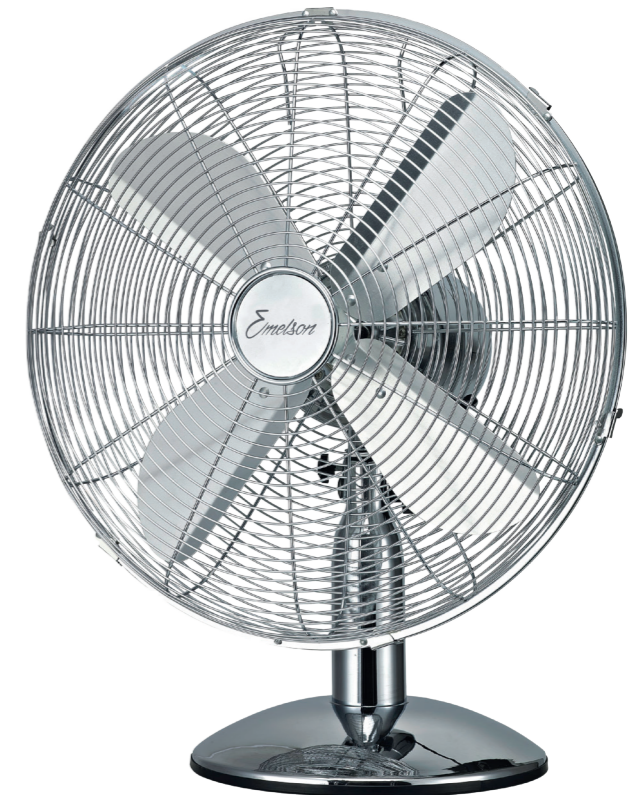

# EML-CEF5255WOSLUNA | Ceiling

55  
w

49  
db

DC motor  
Quieter  
LED light  
Natural wood

Power: 55W  
Speeds: 3  
Blades: 3 (natural wood)  
Size: 132cm  
Height: 43cm  
Ceilig-blades height: 34cm  
Remote control: Yes  
Timer: 15 hours  
Air flow rate m<sup>3</sup>/min: 197.3  
Lamp: LED 18W  
Motor type: Brushless DC  
Motor power: 32W  
Finish/material: metallic  
Power supply: 220-240V

# EML-CEF5255WFSSLUNA | Ceiling

65  
w

47  
db

DC motor  
Quieter  
LED light

Power: 65W  
Speeds: 3  
Blades: 5  
Size: 130cm  
Height: 38cm  
Ceilig-blades height: 32cm  
Remote control: Yes  
Timer: 15 hours  
Air flow rate m<sup>3</sup>/min: 197.3  
Lamp: LED 24W  
Motor type: Brushless DC  
Motor power: 37W  
Finish/material: metallic  
Power supply: 220-240V

# EML-CEF3655WSSLUNA | Ceiling

55  
w

XX  
db

DC motor  
Quieter  
LED light

Power: 55W  
Speeds: 6  
Blades: 3 (madera composite)  
Size: 90cm  
Height: 33cm  
Ceilig-blades height: 21cm  
Remote control: Yes  
Timer: 4 hours  
Air flow rate m<sup>3</sup>/min: XXX  
Lamp: LED 18W  
Motor type: DC  
Motor power: 35W  
Finish/material: blanco  
Power supply: 220-240V

# EML-TAF1235GNWIND | Table

35  
w

58  
db

Metallic finish  
Aluminium blades

Power: 35W  
Speeds: 3  
Blades: 4 (aluminium)  
Size (diameter): 30cm  
Height: 40cm  
Air flow rate m<sup>3</sup>/min: 39.25  
Oscillation: Yes  
Tilting head: Yes  
Motor type: AC  
Motor power: 35W  
Finish/material: metal  
Power supply: 220V-240V, 50Hz